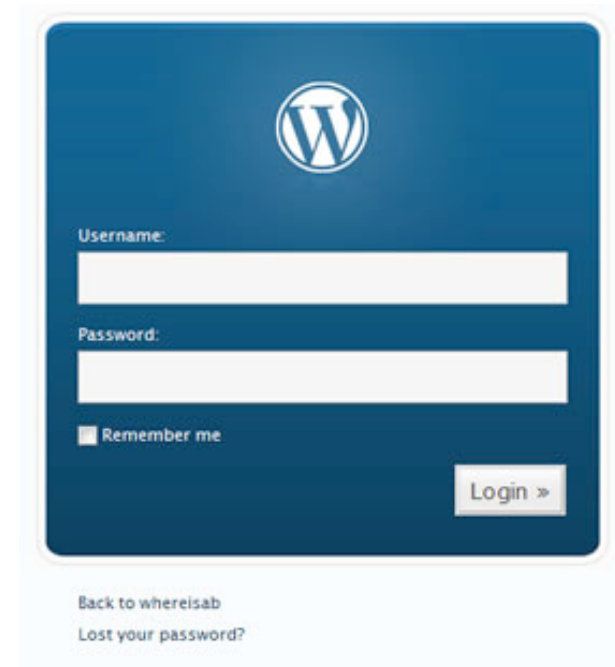

# An Introduction to WordPress

The screen will change slightly where you typed in your username and password to show that you've logged in.

**Click** on the name of your **blog** to see it.

### *The longer way...*

To log in to your blog, go to the admin login page.

The address will be something like:

<http://myblog.blogs.org/wp-admin.php>

where 'myblog' is the name of your blog.

On the login screen, **type** your **username** and **password**.

**Click** 'Login >' and you're done!

**TIP** – if you always use the same machine, tick the 'remember me' box and you can miss out this step in the future – you'll be automatically taken to your dashboard.