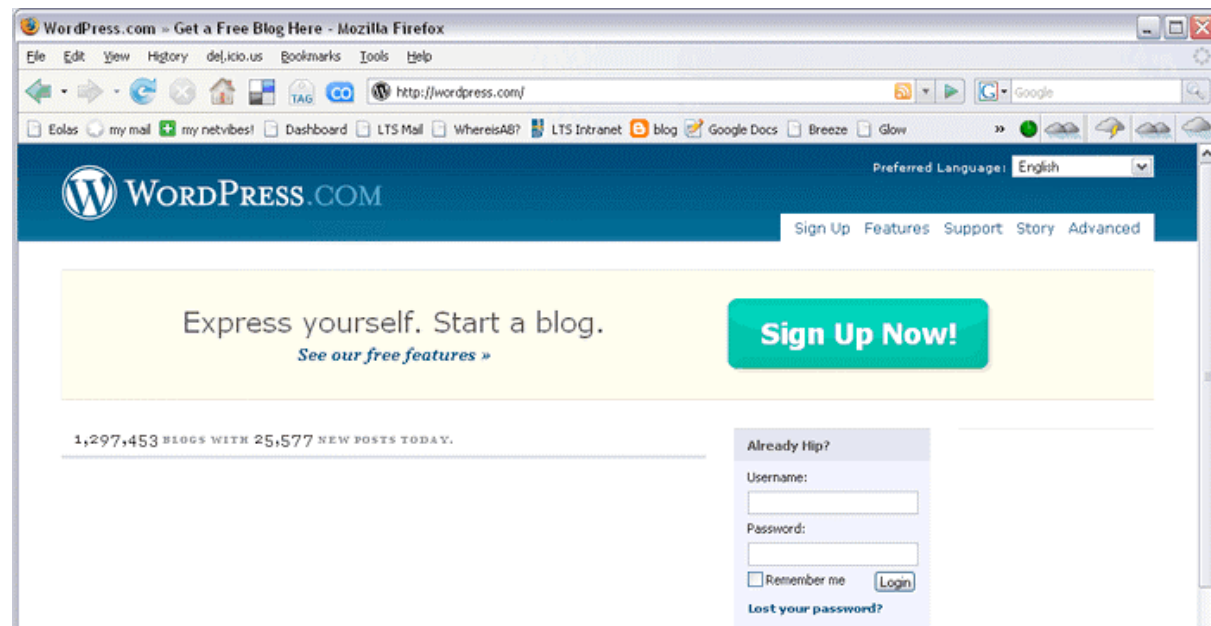

## Logging In

Each time you want to make a new post, or make a change to your blog, you'll need to log in.

There are two ways to do this – a quick, easy way, and a longer way.

### *The quick, easy way*

On the [wordpress.com](http://wordpress.com) homepage, **type** in your **username** and **password**.

**Click** the **'login'** button.